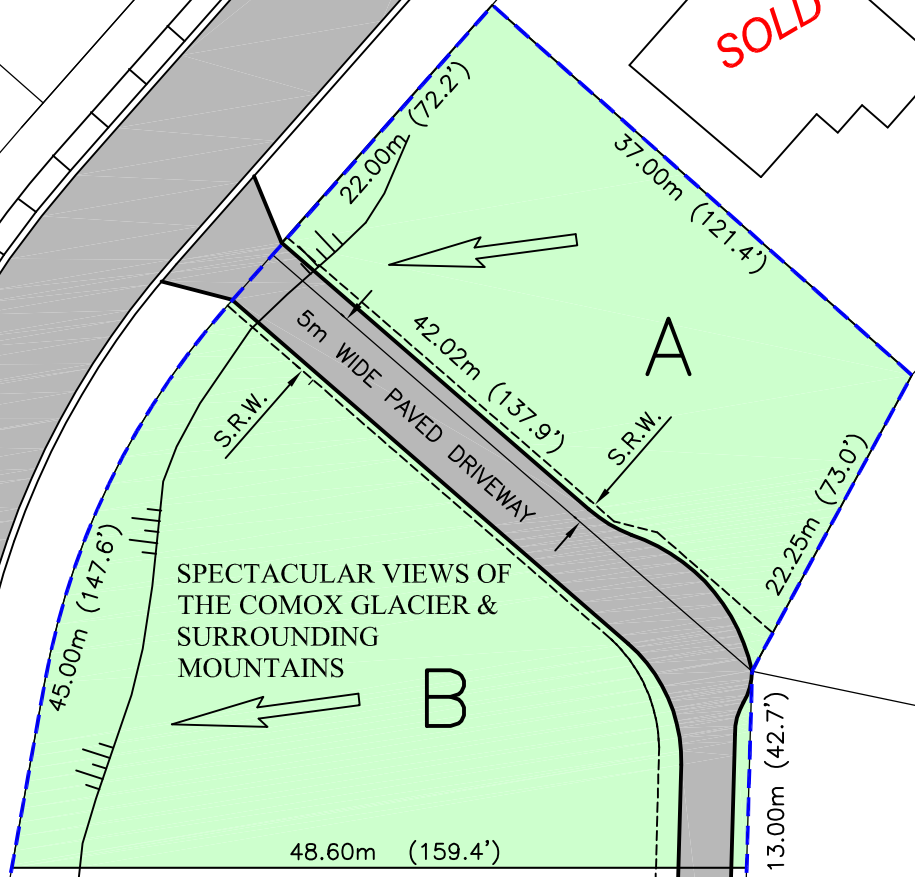

1665 TRUMPETER CRES.

1655 TRUMPETER CRES.

SOLD

SPECTACULAR VIEWS OF THE COMOX GLACIER & SURROUNDING MOUNTAINS

A

B

C

SOLD

D

SOLD

SOLD

TRUMPETER CRESCENT

LOT	LOT AREA	PRICE
A	9290 sq ft	\$220,000
B	14104 sq ft	\$357,500