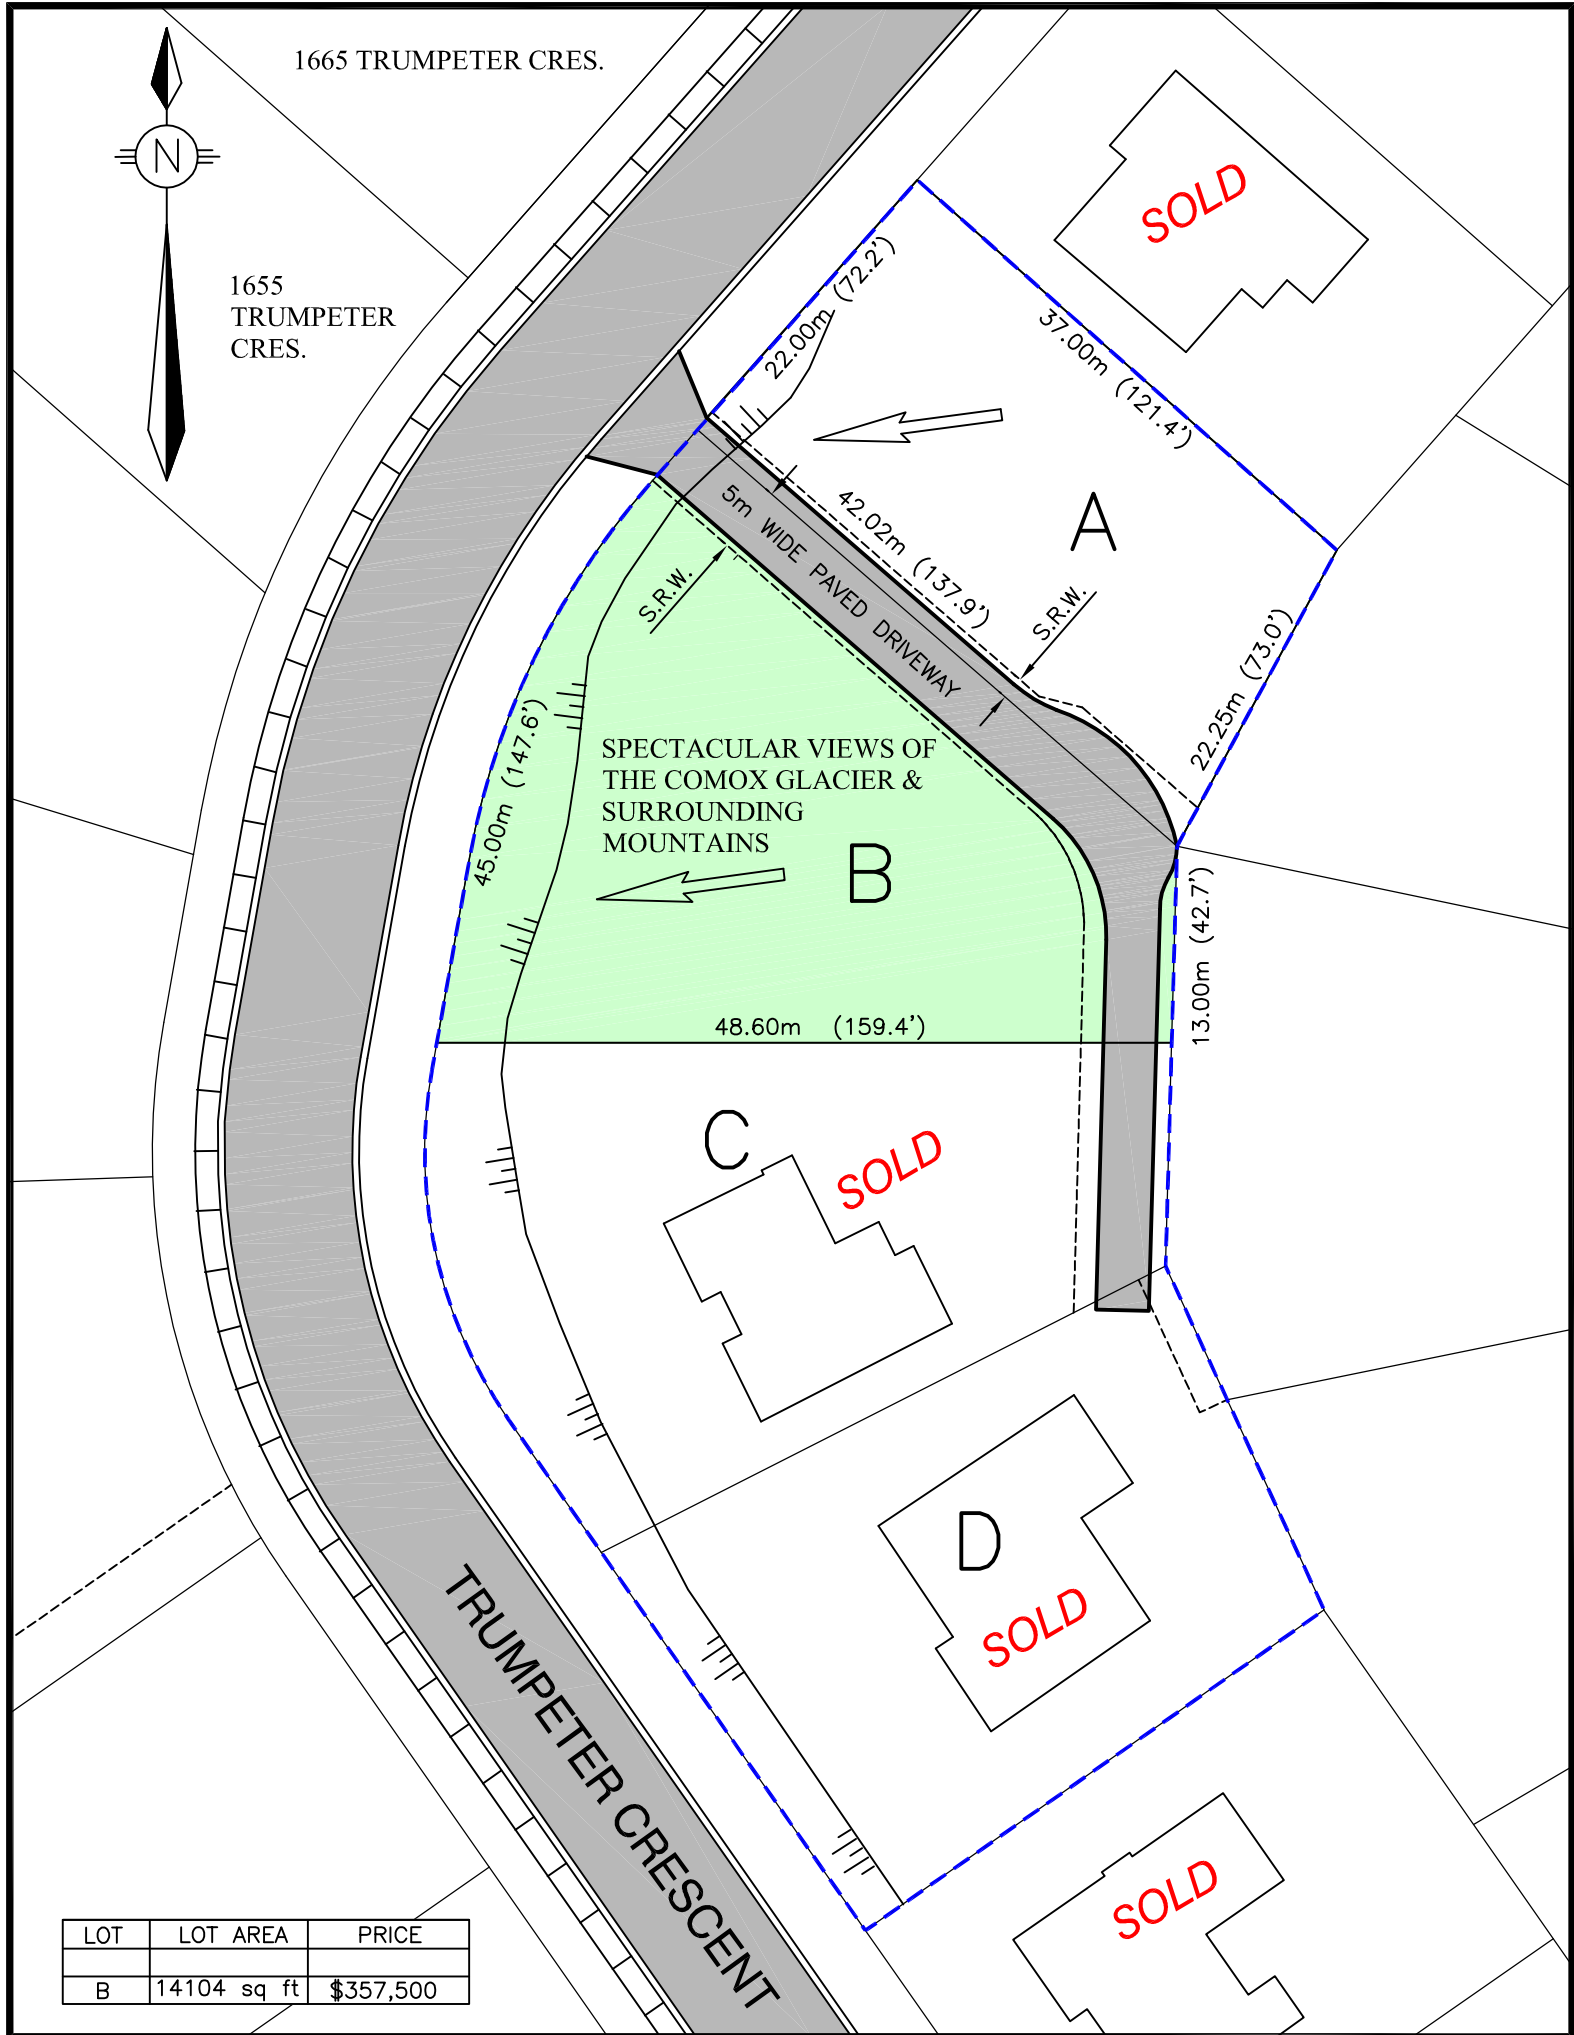

1665 TRUMPETER CRES.

1655 TRUMPETER CRES.

LOT	LOT AREA	PRICE
B	14104 sq ft	\$357,500